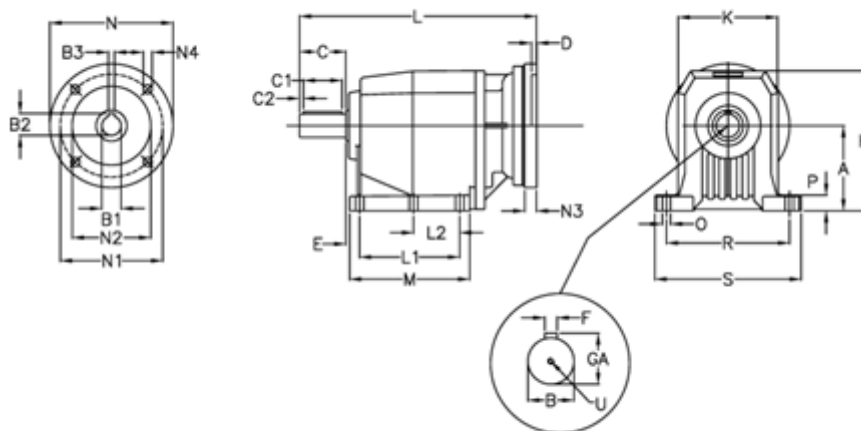

Article number: 40600810951235

Description: Helical gearbox  
C803P-109,5-P90B5

## Measures

A = 250	D = 4.0	L2 = 0.0	P = 35
B = 80	E = 33	M = 277.0	R = 370
B1 = 24	F = 22	N = 200	S = 440
B2 = 27.3	GA = 85.0	N1 = 165	U = M20x42
B3 = 8	H = 420	N2 = 130	
C = 140	K = 320	N3 = 0	
C1 = 110	L = 533.0	N4 = M10x12	
C2 = 15	L1 = 210.0	O = 26	